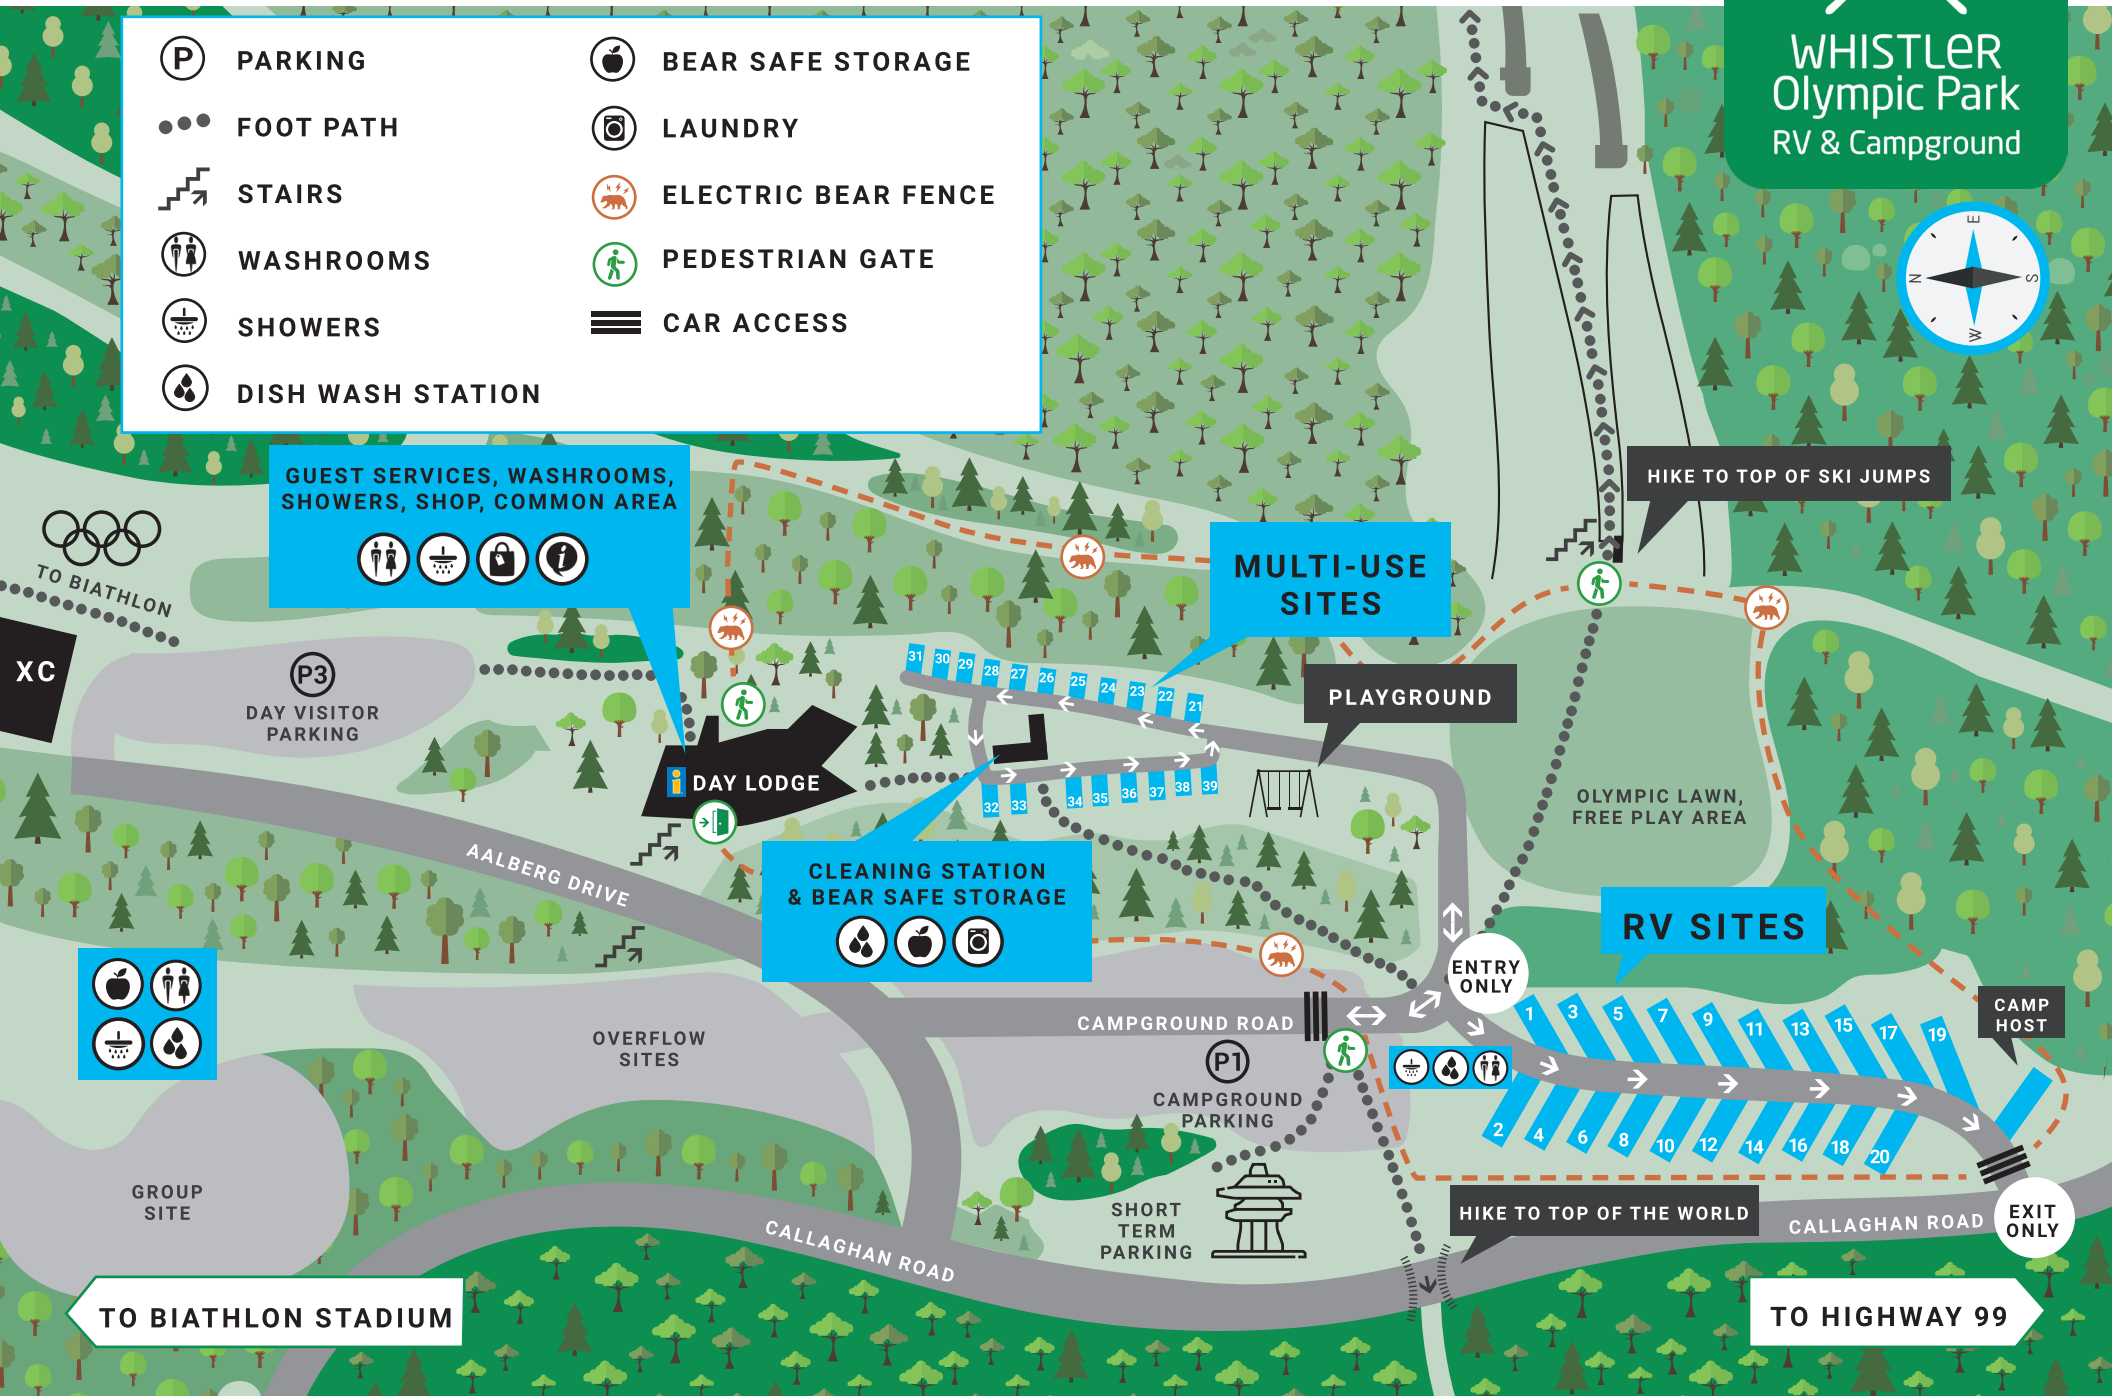

Whistler Olympic Park RV & Campground

WHISTLER
Olympic Park
RV & Campground

- | | |
|-------------------|---------------------|
| PARKING | BEAR SAFE STORAGE |
| FOOT PATH | LAUNDRY |
| STAIRS | ELECTRIC BEAR FENCE |
| WASHROOMS | PEDESTRIAN GATE |
| SHOWERS | CAR ACCESS |
| DISH WASH STATION | |

GUEST SERVICES, WASHROOMS, SHOWERS, SHOP, COMMON AREA

MULTI-USE SITES

HIKE TO TOP OF SKI JUMPS

PLAYGROUND

OLYMPIC LAWN, FREE PLAY AREA

RV SITES

CLEANING STATION & BEAR SAFE STORAGE

ENTRY ONLY

CAMP HOST

CAMPGROUND ROAD

CAMPGROUND PARKING

SHORT TERM PARKING

HIKE TO TOP OF THE WORLD

CALLAGHAN ROAD

EXIT ONLY

TO BIATHLON STADIUM

TO HIGHWAY 99